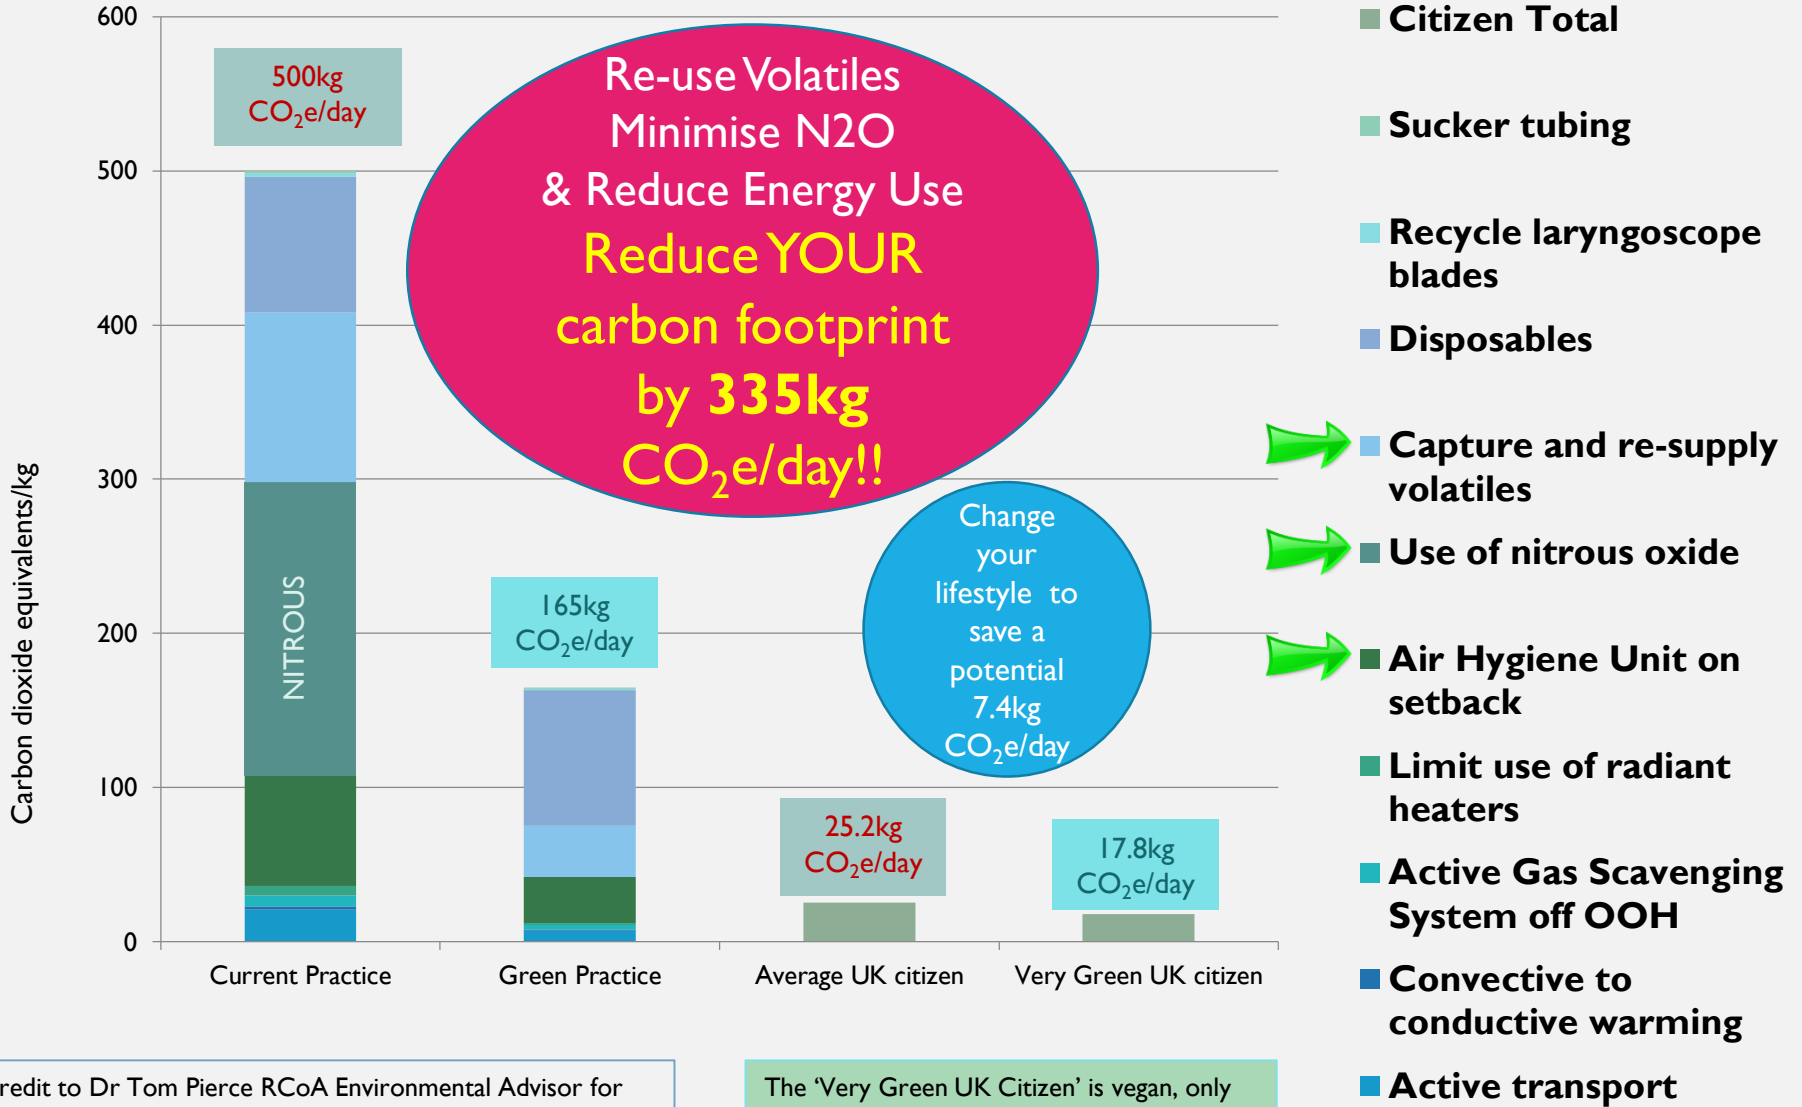

The Amount of CO₂e/kg Produced per Day per Anaesthetist vs. a UK Citizen

Dr C Swarbrick, Dr P Valentine, Royal Devon and Exeter NHS Foundation Trust 2019

Credit to Dr Tom Pierce RCoA Environmental Advisor for the anaesthetic data.
 Credit to the WWF Carbon Footprint Calculator for the UK citizen data: <https://footprint.wwf.org.uk/#/>

The 'Very Green UK Citizen' is vegan, only uses public transport, lives in an eco-friendly flat, with no children and no pets and does not go on holiday overseas.